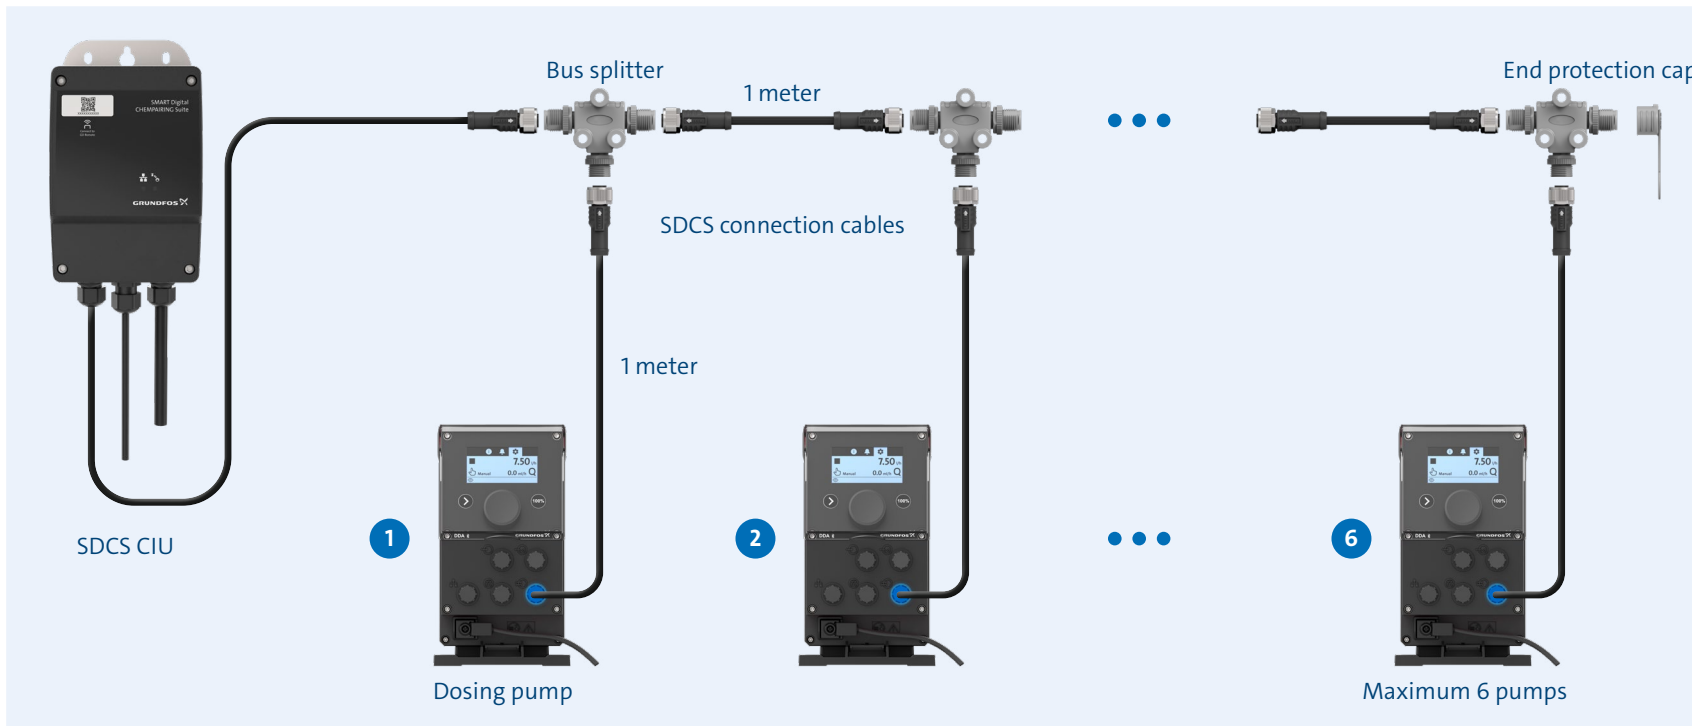

SDCS CIU

Multi-pump connector set

Recommended Network Topology

Backbone with stubs

Pump out of service

Always disconnect the cable and use a protection cap when the bus connection is not utilized.

Using extender cables

If adding standard extender cables (Male-Female M12 5p A-coded), always use an extender in series with the SDCS connection cable. Only extend the backbone, never the stubs.

Maximum extension of 5m

93285480 10.2024
ECM: 1405870